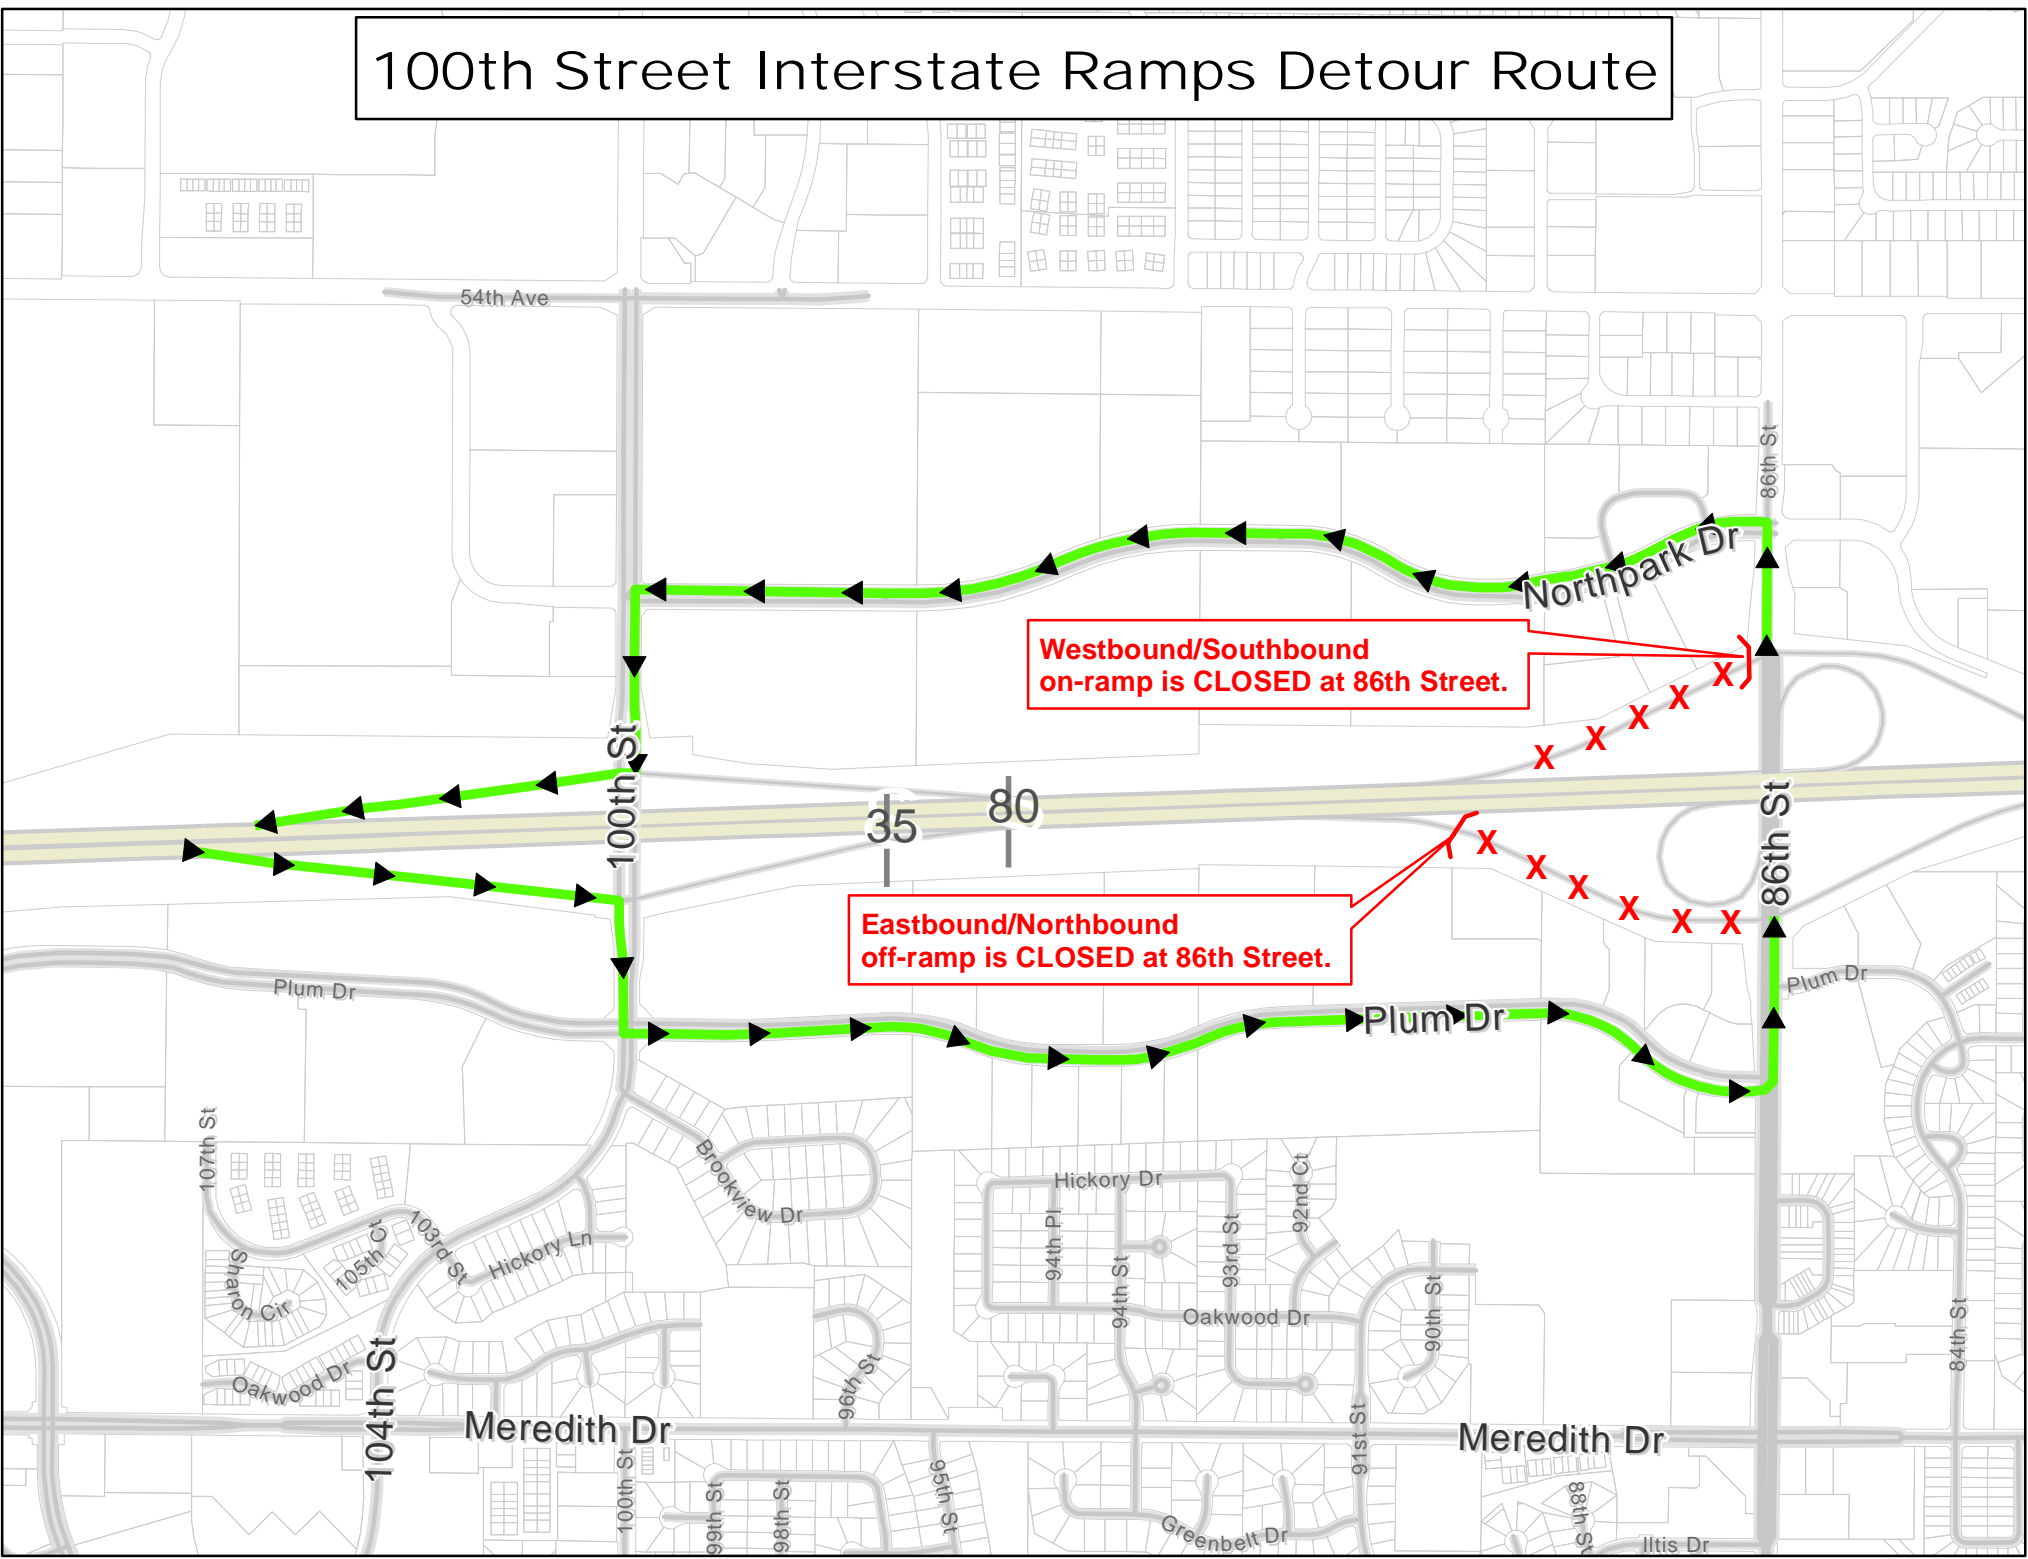

100th Street Interstate Ramps Detour Route

Westbound/Southbound
on-ramp is CLOSED at 86th Street.

Eastbound/Northbound
off-ramp is CLOSED at 86th Street.