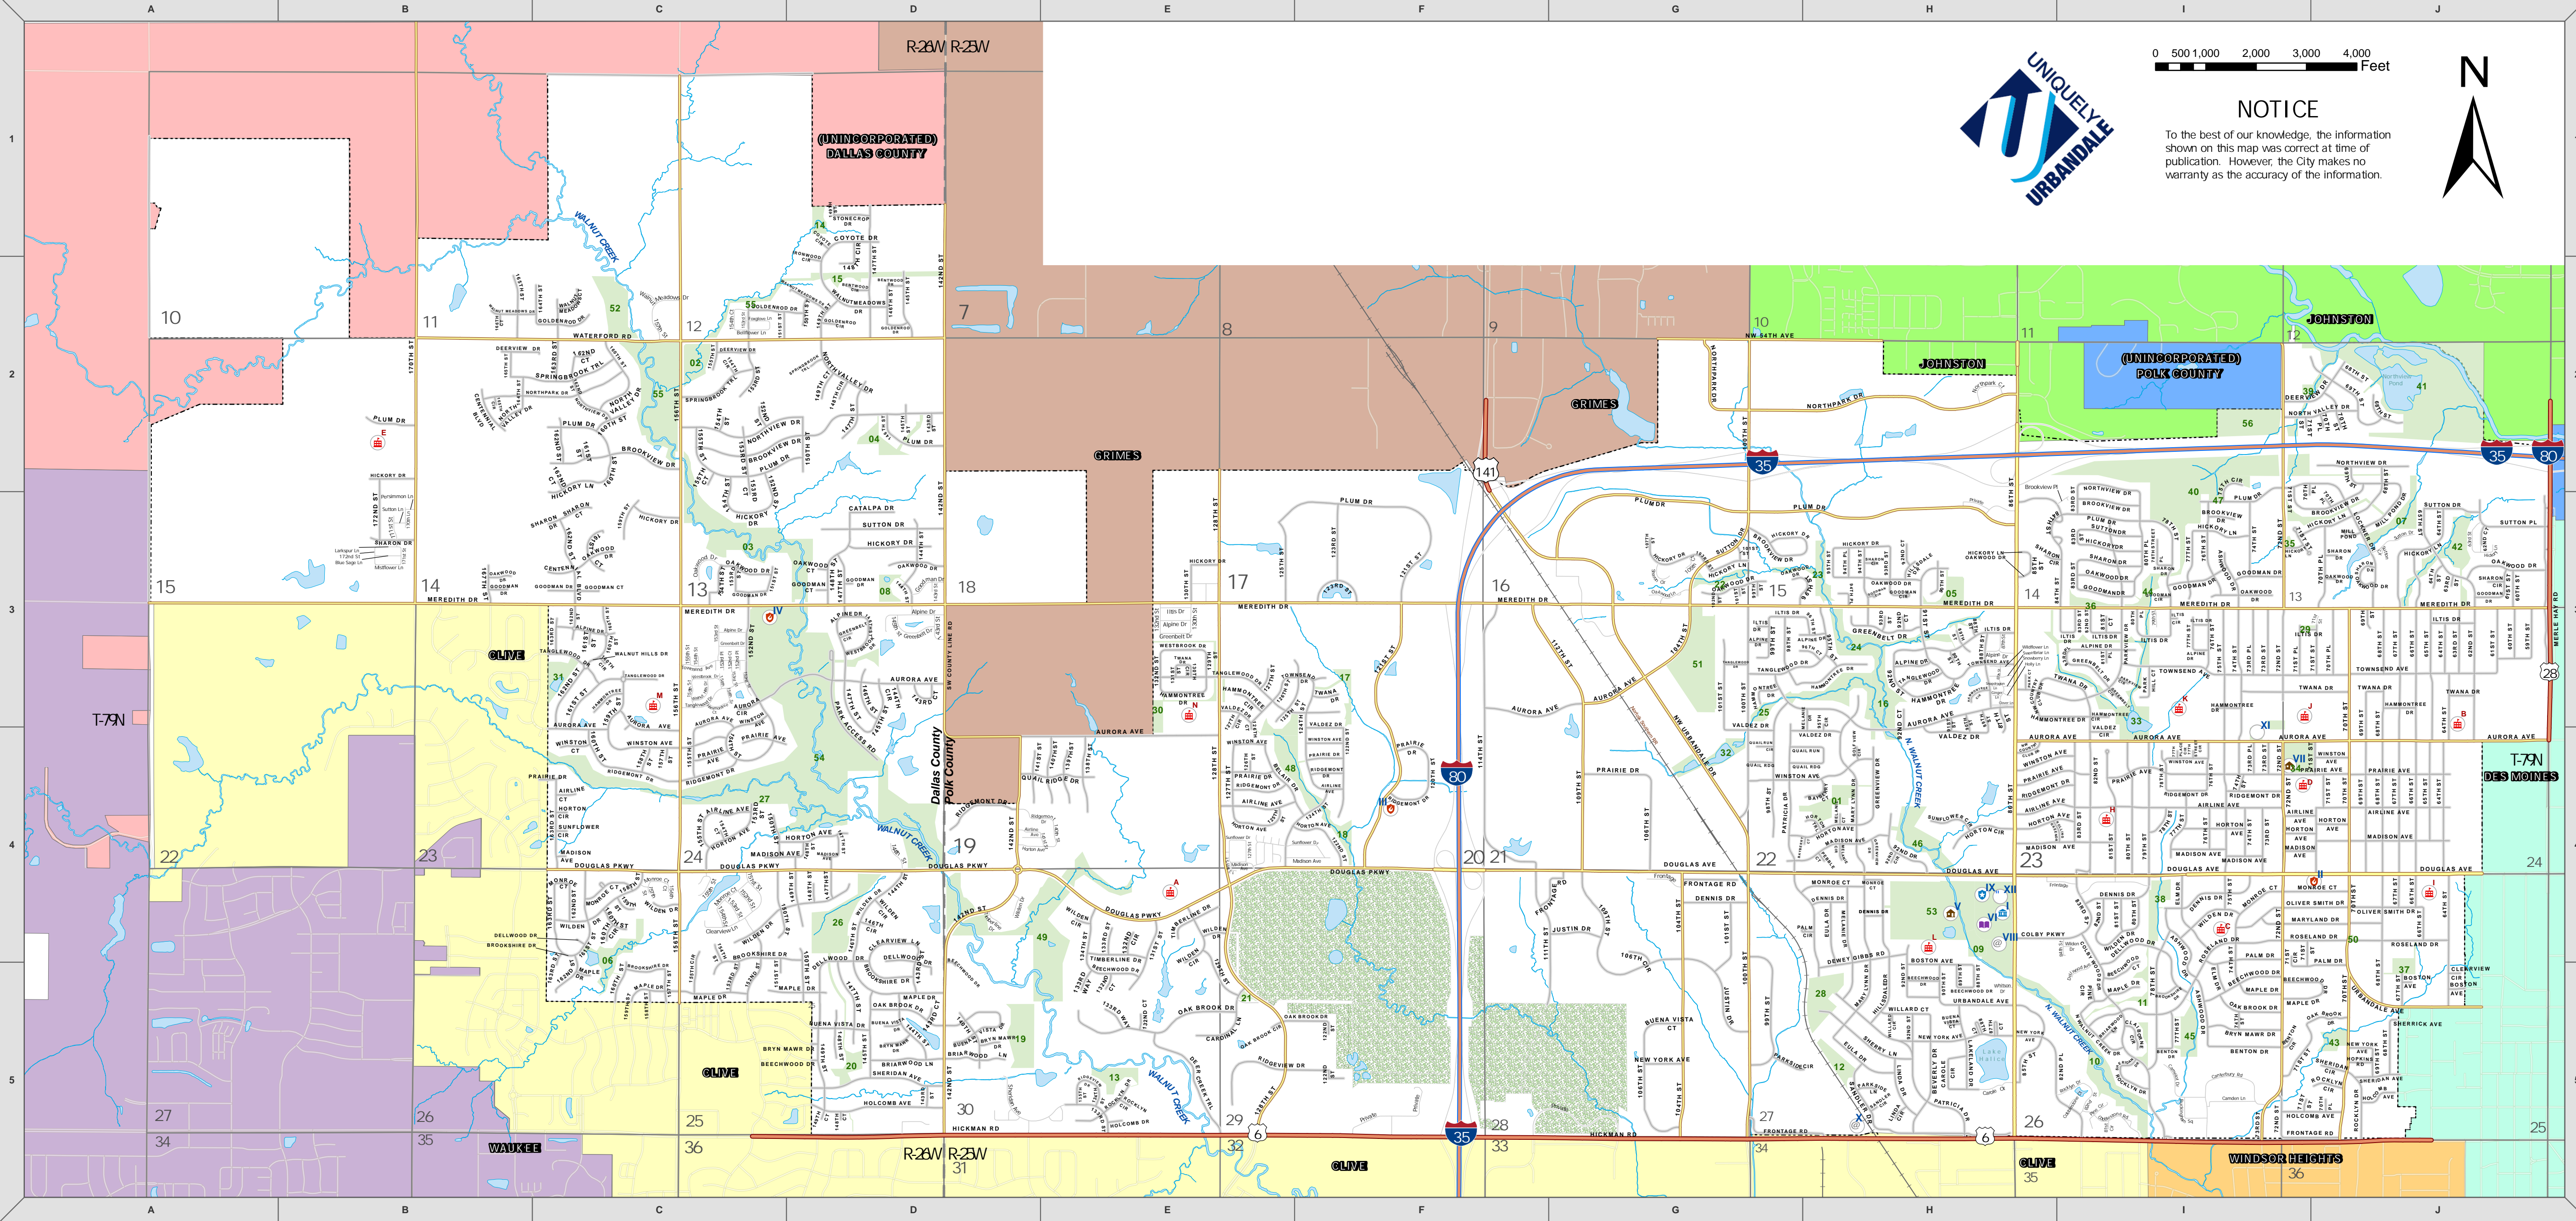

0 500 1,000 2,000 3,000 4,000 Feet

NOTICE

Department of Engineering & Public Works
3600 86th Street
Phone Number: (515)-278-3950
Fax: (515)-278-3927

LEGEND

- Interstate Highway
  State Highway
  U.S. Highway
  Arterial
  Collector
  Minor Arterial
  Local
  Private
  Ramp
  Centrilines Outside of Urbandale
  Rails
  City Hall
  Fire Station
  Library
  Maintenance Facility
  Police Department
  Senior Center
  Shelter
  Water Department
  Schools
  Sections
  Water
  Living History Farms
  Parks
  Clive
  Dallas County Unincorporated
  Des Moines
  Grimes
  Johnston
  Polk County Unincorporated
  Urbandale
  Waukee
  Windsor Heights
  County

Public Streets

Table listing public streets in columns A through J, with street names and their corresponding grid coordinates.

Private Streets

Table listing private streets in columns G through J, with street names and their corresponding grid coordinates.

Parks

Table listing parks in columns K through L, with park names and their corresponding grid coordinates.

Schools

Table listing schools in columns K through L, with school names and their corresponding grid coordinates.

City Buildings

Table listing city buildings in columns I through L, with building names and their corresponding grid coordinates.