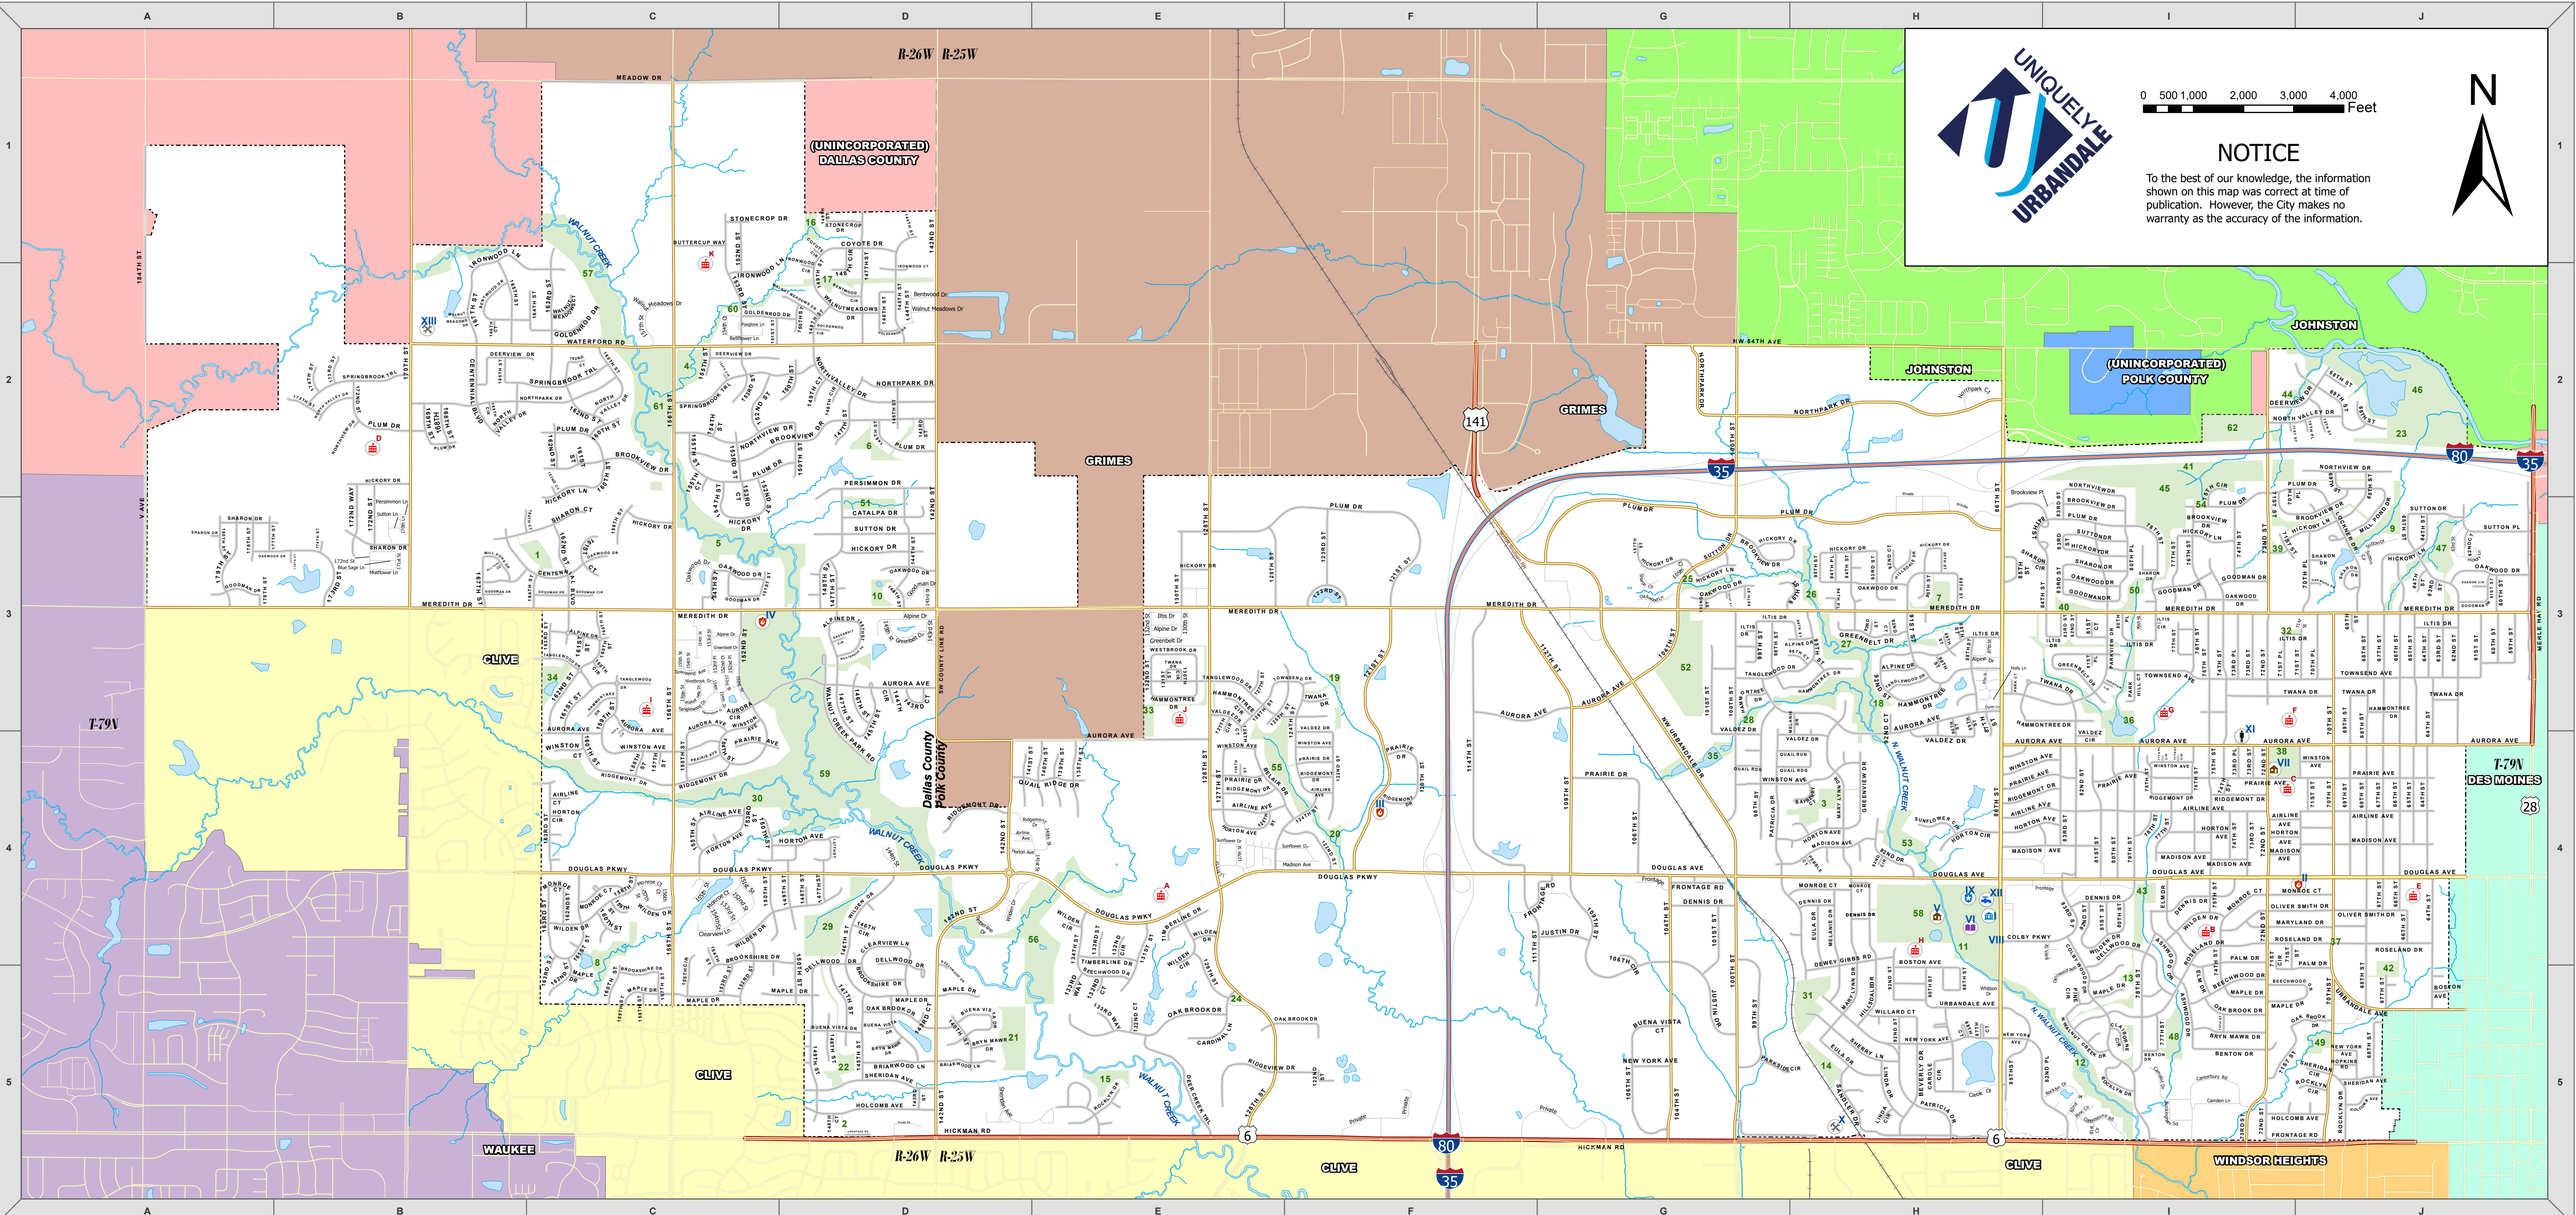

CITY OF URBANDALE, IOWA
OFFICIAL STREET MAP

HONORABLE MAYOR ROBERT D. ANDREWEIG DATE

City of Urbandale
3600 86th Street
Urbandale, IA 50322
Phone Number: (515)-278-3950

0 500 1,000 2,000 3,000 4,000 Feet

NOTICE

1. **LEGEND**
2. Interstate Highway
   - State Highway
   - U.S. Highway
   - Arterial
   - Collector
   - Minor Arterial
   - Local
   - Private
   - Ramp
   - Rails
   - City Hall
   - Fire Station
   - Library
   - Maintenance Facility
   - Police Department
   - Senior Center
   - Shelter
   - Water Department
   - Schools
   - Water
   - Clive
   - Living History Farms
   - Des Moines
   - Grimes
   - Johnston
   - Polk County Unincorporated
   - Urbandale
   - Waukee
   - Windsor Heights
   - Parks

1. **City Buildings**
2. I City Hall, Community Development, Engineering H4
   - II Fire Station 41 I4
   - III Fire Station 42 F4
   - IV Fire Station 43 C3
   - V Giovannetti Community Shelter H4
   - VI Library H4
   - VII Lion Ralph Whitten Shelter I4
   - VIII Parks and Public Works Maintenance Facilities H5
   - IX Parks and Recreation H4
   - X Police Department H4
   - XIII Satellite Facility B2
   - XI Senior Recreation Center I4
   - XII Urbandale Water Utility H4

1. **Schools**
2. A Des Moines Christian School E4
   - B Karen Acres Elementary School I4
   - C Olmsted Elementary School I4
   - D Radiant Elementary B2
   - E St Pius X School J4
   - F Urbandale High School I3
   - G Urbandale Middle School I3
   - H Valerius Elementary School H4
   - I Walnut Hills Elementary School C3
   - J Waterford Elementary C2
   - K Webster Elementary School E3