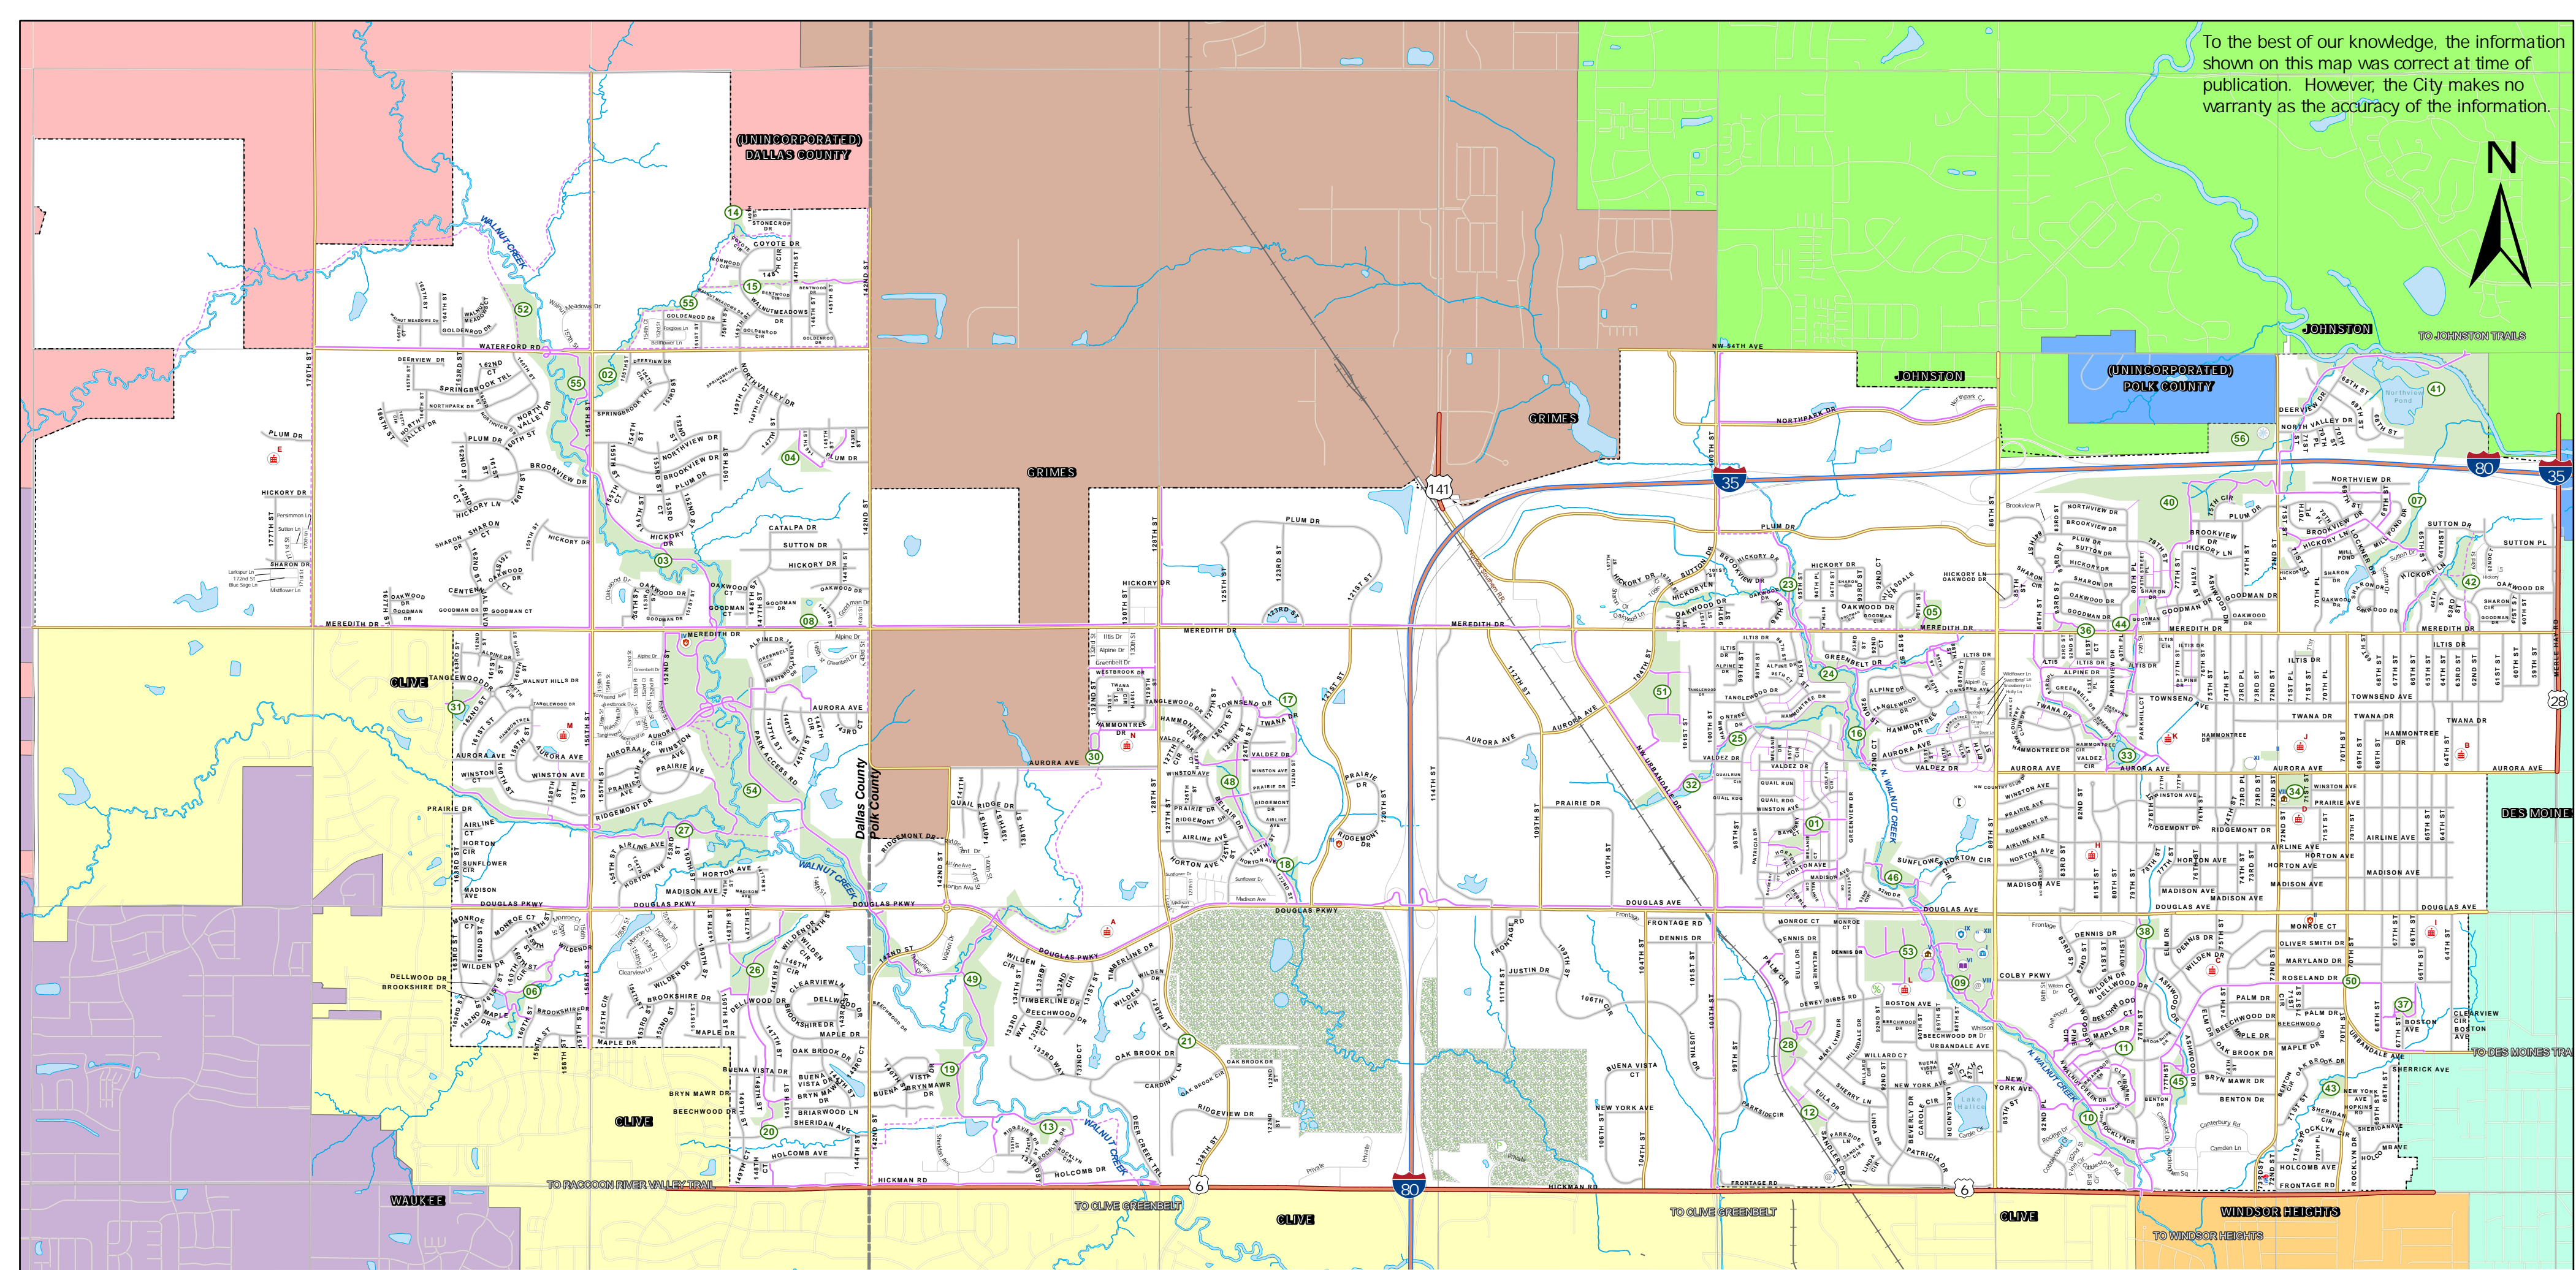

To the best of our knowledge, the information shown on this map was correct at time of publication. However, the City makes no warranty as to the accuracy of the information.

Urbandale Park and Recreation
3600 86th Street
(515) 278-3963
parks-rec@urbandale.org

ID	Park Name	Address	Approx. Acres	Play Equipment	Picnic Tables	Open Shelter	Enclosed Rental Facility	Restrooms (P, N, Portable)	Wading Pond	Open Play Field	Softball/Baseball Fields	Tennis/Baseball Courts	Soccer Fields	Baseball Courts	Sports Volleyball	Parking Lot	Public Art	Pond	Skateboarding/Disc Golf
1	Ashleaf Park	3934 Mary Lynn Drive	8.05	X	X	X	X	X			X	X							
2	Bent Creek Park	148th and Meredith Dr.	3.7																
3	Bent Creek Ridge Park	146th and Plum	6.4	X	X				X		X	X							
4	Bestland Park	91st and Meredith	5.7	X	X	X	X	X								X			
5	Brookshire Open Space	160th and Brookshire	11.3	X															X
6	Brookview Park	65th and Sutton Dr.	12.76	X	X				X		X	X							
7	Calvert Meadows Park	144th and Meredith Dr.	3.9																
8	Charles Gabus Memorial Tree Park	3400 86th St.	3.28	X	X							X	X	X					
9	Colby Woods Open Space	Colby Woods Dr and Maple Dr.	27.3	X	X							X	X	X					
10	Colby Woods Park	3000 Colby Woods Dr.	2.9	X	X							X							
11	Coronado Park	Eula Dr. and Sandler Dr.	5.48	X	X	X	X				X	X							
12	Country Club North Open Space	134th and Ridgeway Dr.	6.2																
13	Coyote Ridge Park	147th and Bentwood Circle	3.7																
14	Coyote Ridge Open Space	Coyote Ridge Circle	3.3																
15	Cross Creek Park	92nd and Tanglewood Dr.	17.3	X	X				X		X	X							
16	Days Run Open Space	122nd and Twana Dr.	4.7																
17	Days Run Park	124th St. and Tanglewood Dr.	9.3	X	X	X	X	X	X		X	X	X	X	X				
18	Deer Ridge Park	13900 Buena Vista Drive	13.67	X	X				X			X	X						
19	Deer Ridge West Park	147th and Briarwood Ln.	4.2	X	X				X		X	X	X						
20	Donald J. Brush Park	129th and Cardinal Ln.	0.7	X	X				X			X	X	X					
21	Foxdale Park	10115 Oakwood Drive	4.1	X															
22	Glen Eagles Park	96th and Meredith Dr.	8									X							
23	Golfview Park	Hammontree Dr. and Aurora Ave.	26.5	X	X				X			X							
24	Golfview West Park	100th and Aurora Ave.	2.86	X	X				X			X							
25	Hallbrook Park	144th and Douglas Pkwy	19.5	X	X	X	X	X	X		X	X	X	X	X				D
26	Horizon's Ridge Park	153rd and Airline Avenue	X	X	X				X		X	X	X						
27	Jackaline Baldwin Dunlap Park	Patricia Dr. and Dewey Gibbs Rd.	12.1	X	X		P	X				X	X	X