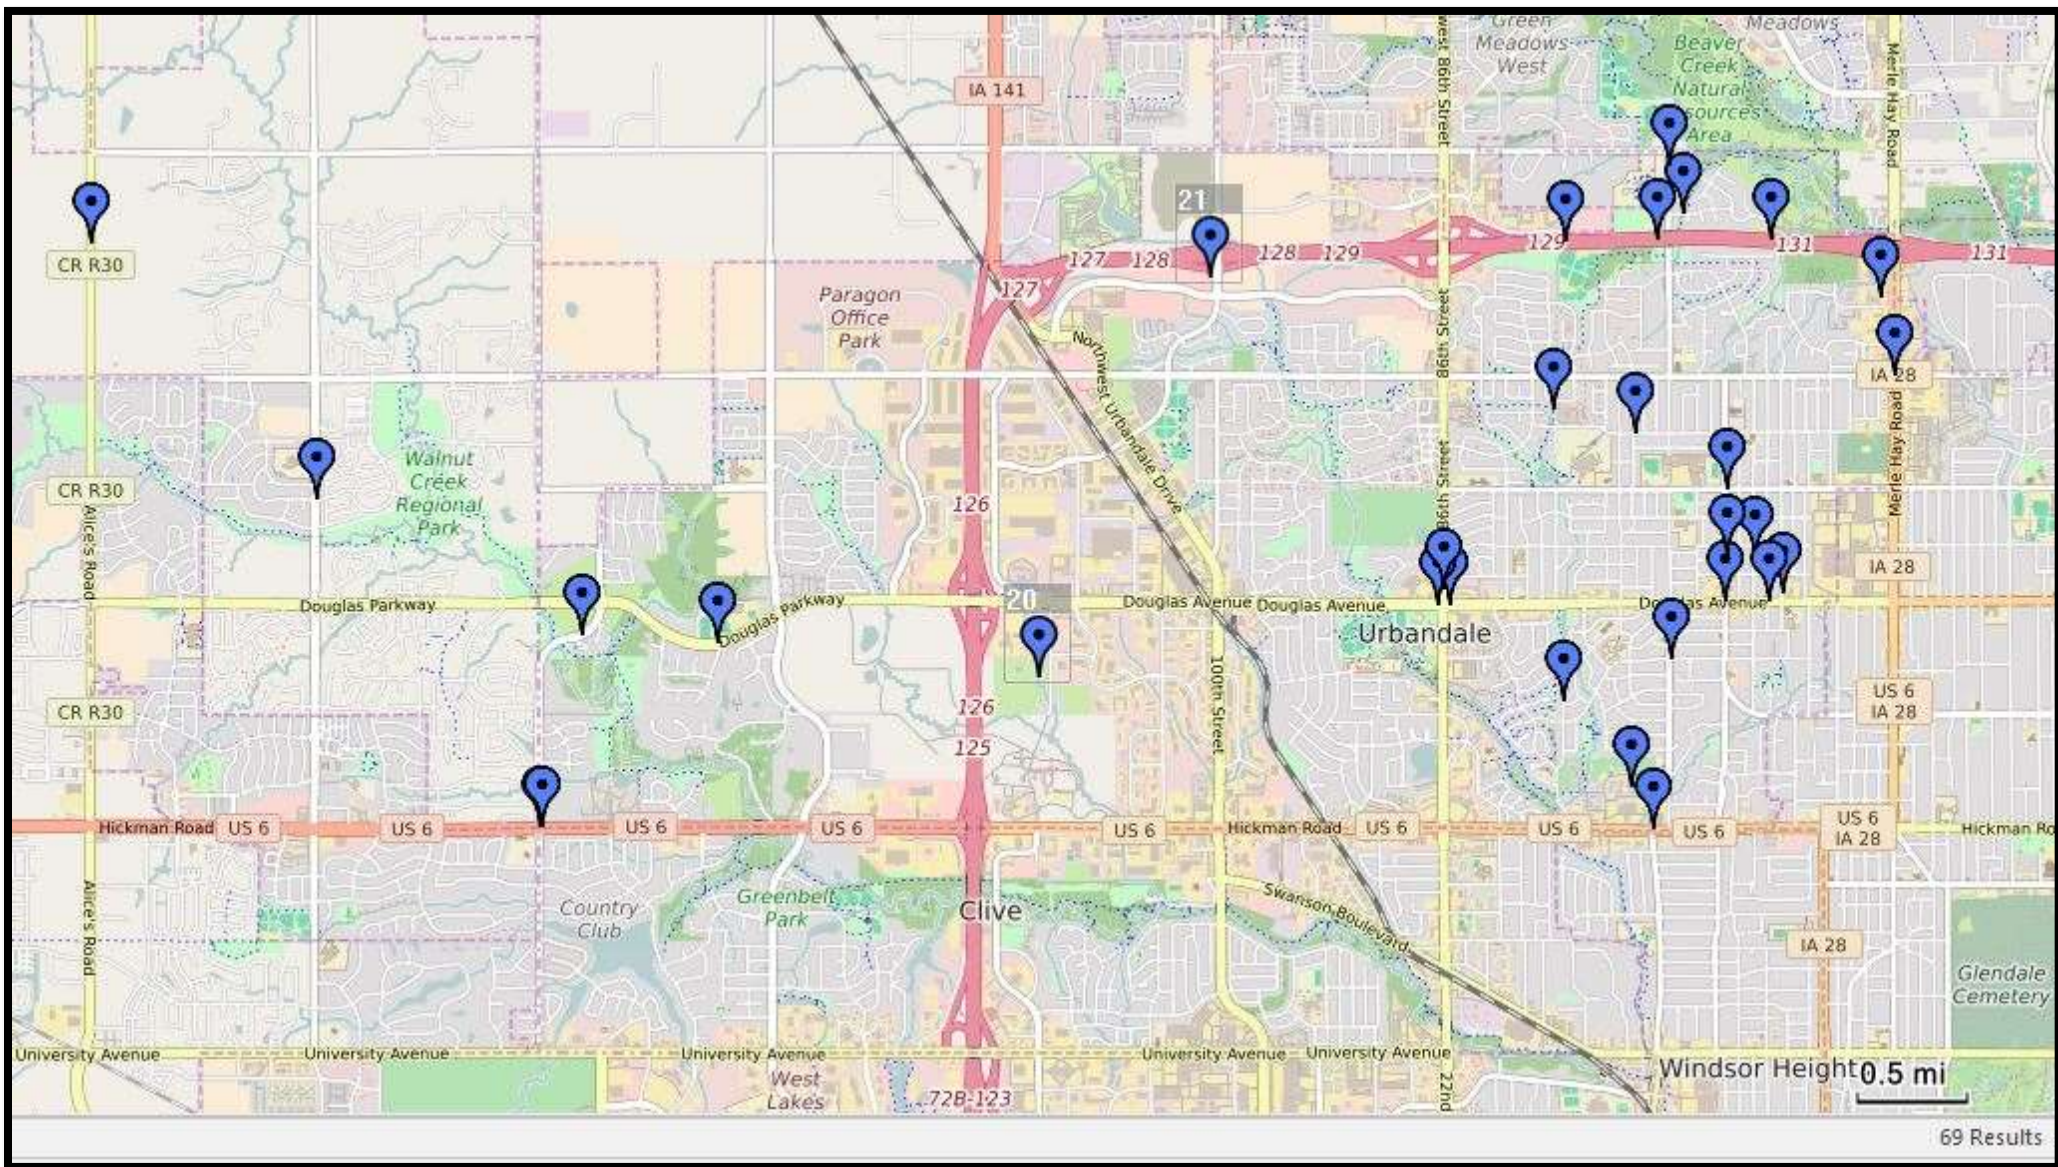

Urbandale Motor Vehicle Accident Reports

February 2021

Date	Location
2/1/2021	2500 BLK I-80/35 SB
2/2/2021	14100 BLOCK US 6/HICKMAN RD
2/2/2021	12479 DOUGLAS PKWY
2/2/2021	INTERSTATE 35/I 35
2/3/2021	3100 78TH ST
2/3/2021	11957 DOUGLAS PKWY
2/3/2021	5250 86TH STREET
2/3/2021	10100 DOUGLAS AVE EB
2/3/2021	8000 BLK I8035 EB MM 130
2/4/2021	2300 INTERSTATE 35/I 35
2/4/2021	MILE MARKER 125.8 INTERSTATE 80 WEST BOUND
2/5/2021	3720 PATRICIA DR
2/6/2021	HICKMAN ROAD WB AND NW 142ND SB
2/6/2021	DOUGLAS PKWY AND 121ST ST
2/6/2021	3008 PATRICIA DR
2/6/2021	MEREDITH DR AND 91ST ST
2/6/2021	8701 DOUGLAS AVE (HY-VEE)
2/6/2021	DOUGLAS AVE. /100TH ST.
2/6/2021	INTERSTATE 35/SW RAMP I8035 EB TO 86TH OFF RAMP
2/7/2021	3600 BLOCK OF 142ND ST
2/7/2021	3800 BLOCK 66TH ST
2/7/2021	MM 128 INTERSTATE 35/I 35
2/8/2021	5300 BLOCK OF 72ND STREET
2/8/2021	I-80/35 MM 128.5
2/8/2021	I-80/35 MM 125.9
2/8/2021	MILE MARKER 131 INTERSTATE 35/I 35 EASTBOUND
2/8/2021	7200 BLOCK INTERSTATE 35/I 35
2/8/2021	5000 STATE 141/IOWA 141 SB
2/8/2021	MILE MARKER 125.5 OF INTERSTATE 35/I 35
2/9/2021	125.7MM INTERSTATE 35/I 35
2/9/2021	156TH ST AND WINSTON AVE
2/11/2021	HOMEMAKERS PARKING LOT 4000 URBANDALE DR
2/11/2021	PLUM DR AND 100TH ST
2/12/2021	I80 WB MM 127
2/13/2021	5100 NW 86TH ST
2/13/2021	I-80/35 EB MM 127.6
2/13/2021	4500 MERLE HAY RD
2/13/2021	MM127.3 INTERSTATE 35/I 35 SB
2/13/2021	70TH ST AND AURORA AVE
2/14/2021	7400 BLOCK OF CANTERBURY RD - WESTPOINT APARTMENTS
2/15/2021	131ST ST AND DOUGLAS PKWY
2/15/2021	INTERSTATE 35/SW RAMP AND INTERSTATE 35/SE RAMP AND 86TH ST
2/16/2021	73RD ST
2/17/2021	3900 BLK 68TH ST
2/17/2021	7800 ILTIS DR. #K
2/18/2021	MM 125 EB INTERSTATE 35/I 35