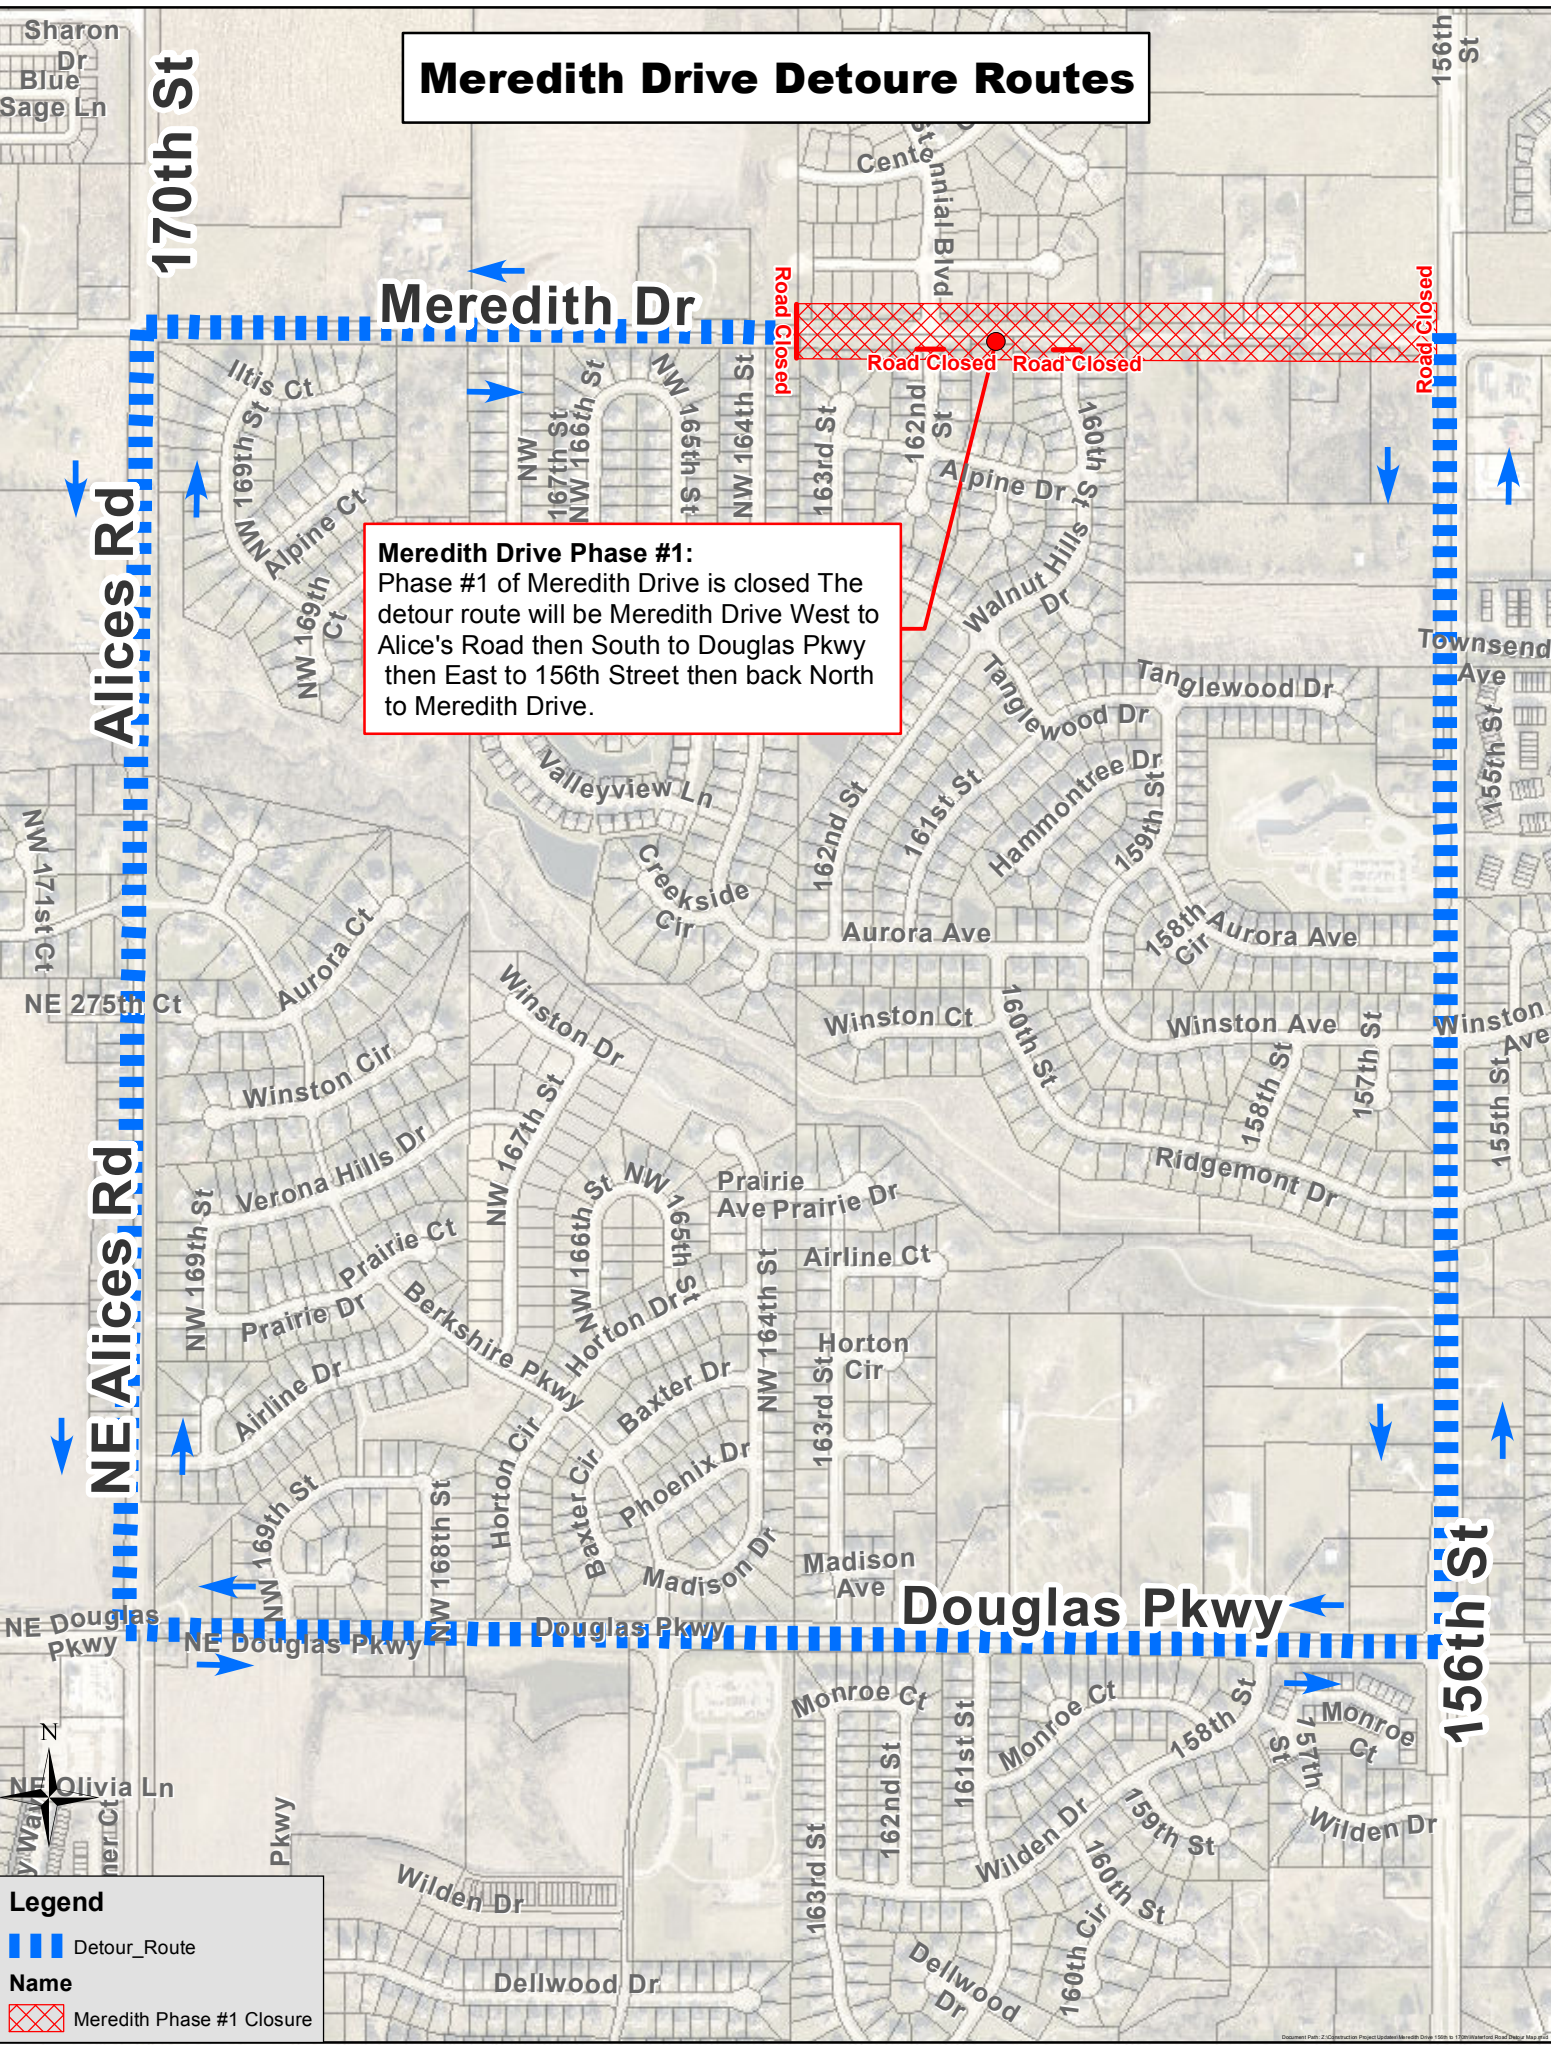

Meredith Drive Detoure Routes

Meredith Drive Phase #1:
Phase #1 of Meredith Drive is closed. The detour route will be Meredith Drive West to Alice's Road then South to Douglas Pkwy then East to 156th Street then back North to Meredith Drive.