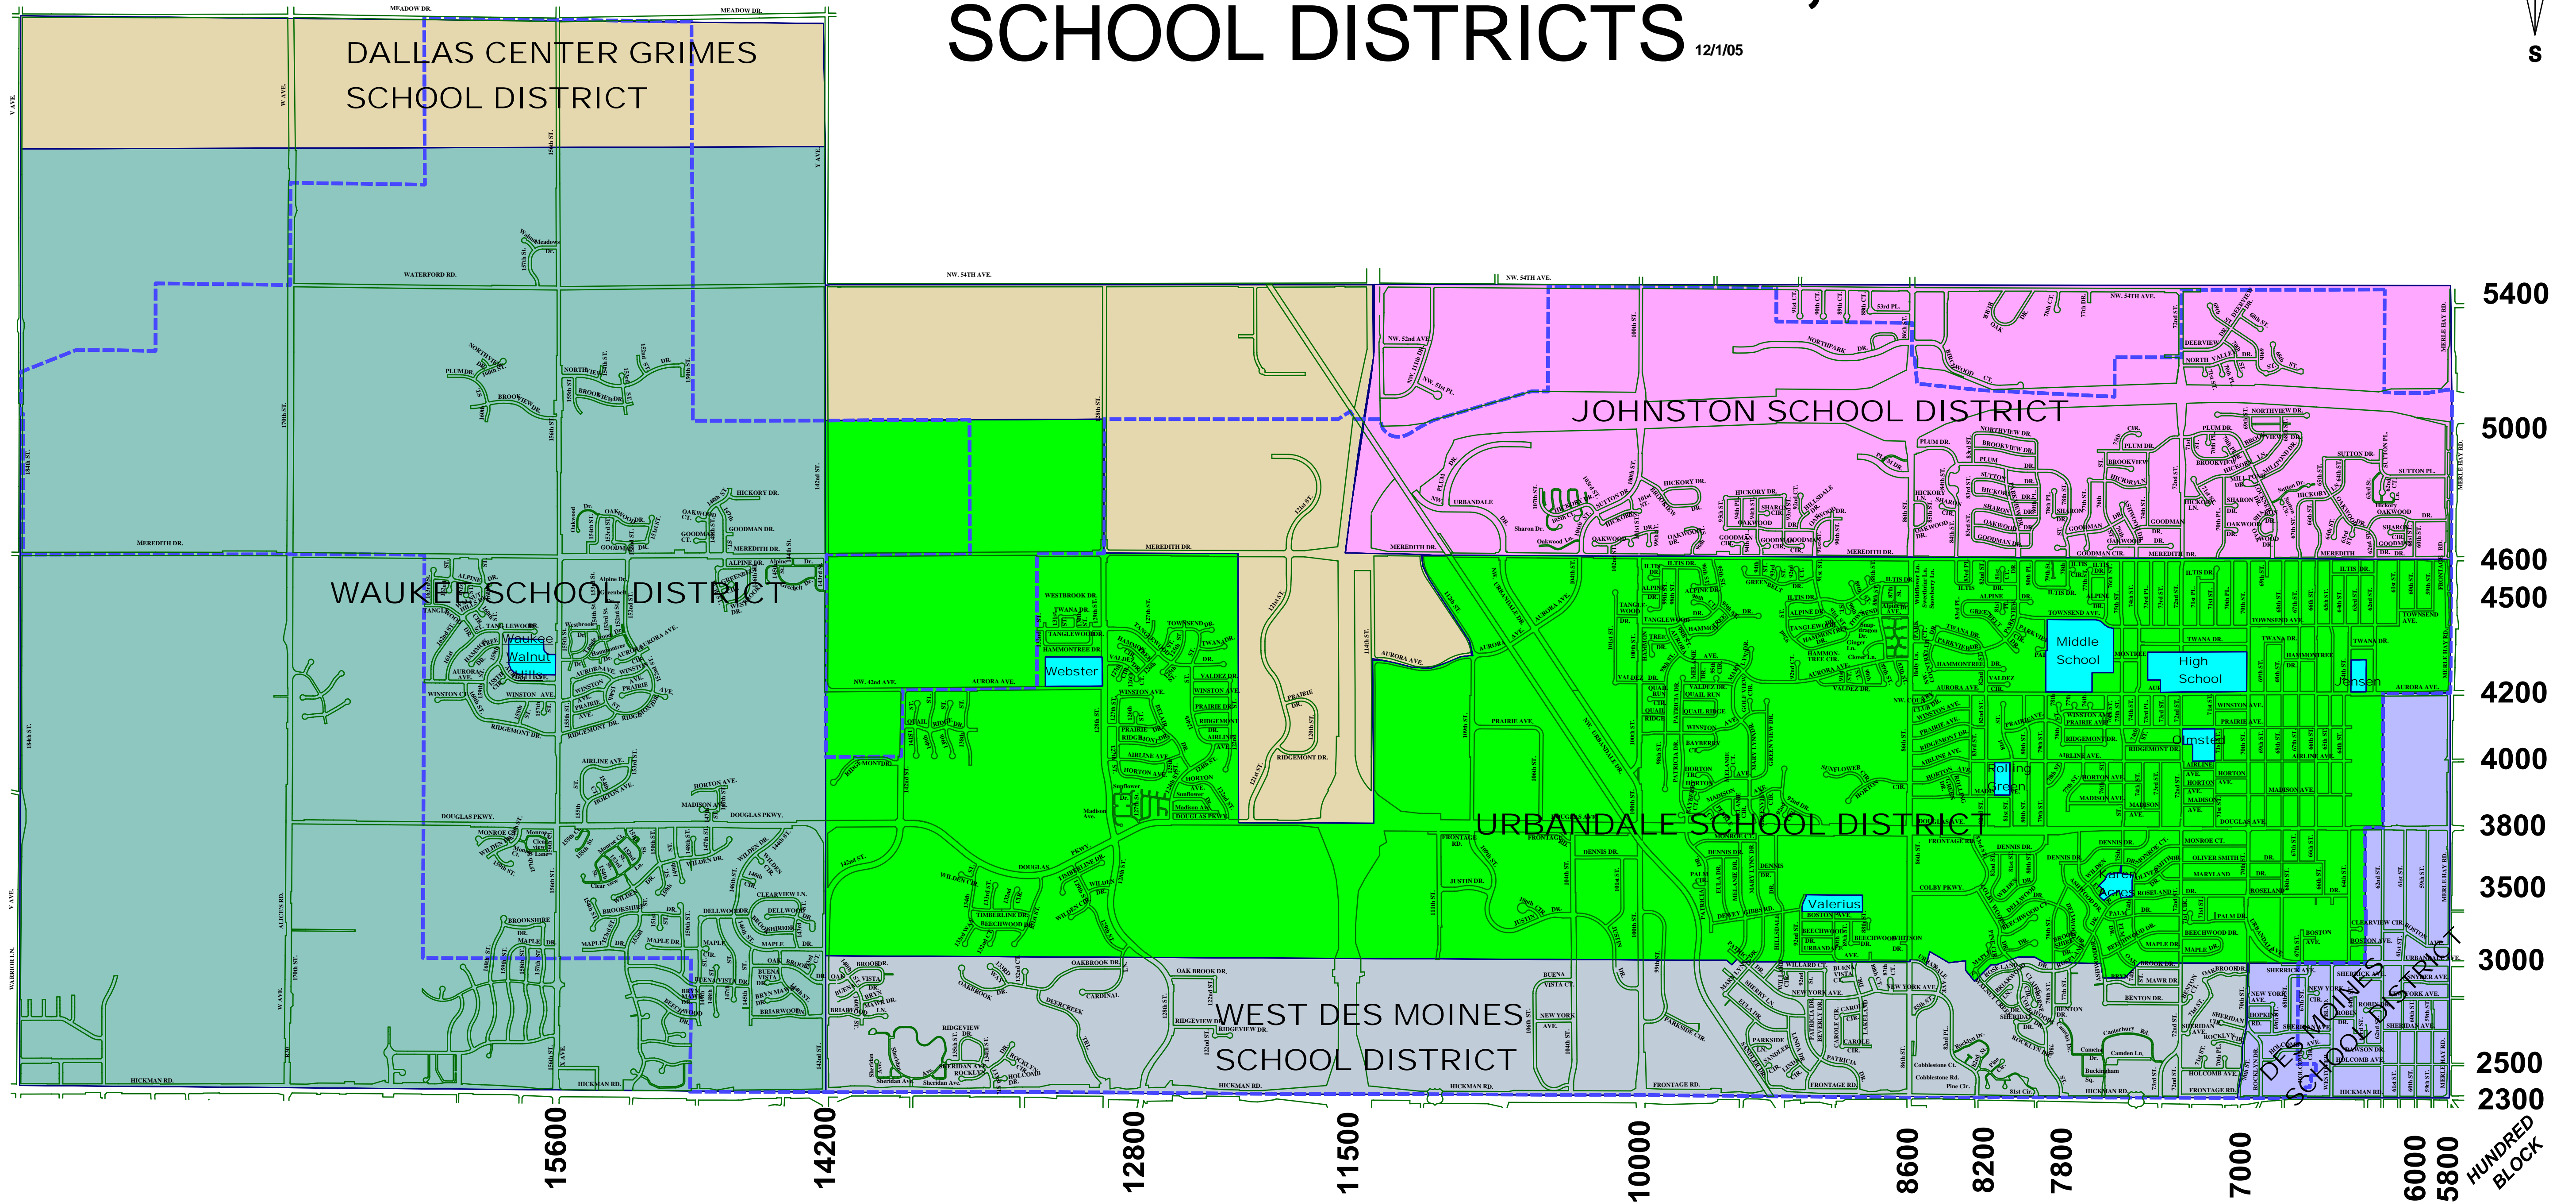

CITY OF URBANDALE, IOWA

SCHOOL DISTRICTS 12/1/05

School District Boundary

- Dallas Center-Grimes
- Waukee
- Urbandale
- Johnston
- Des Moines
- West Des Moines

Legend

- Urbandale Schools
- Streets
- Corporate Limits