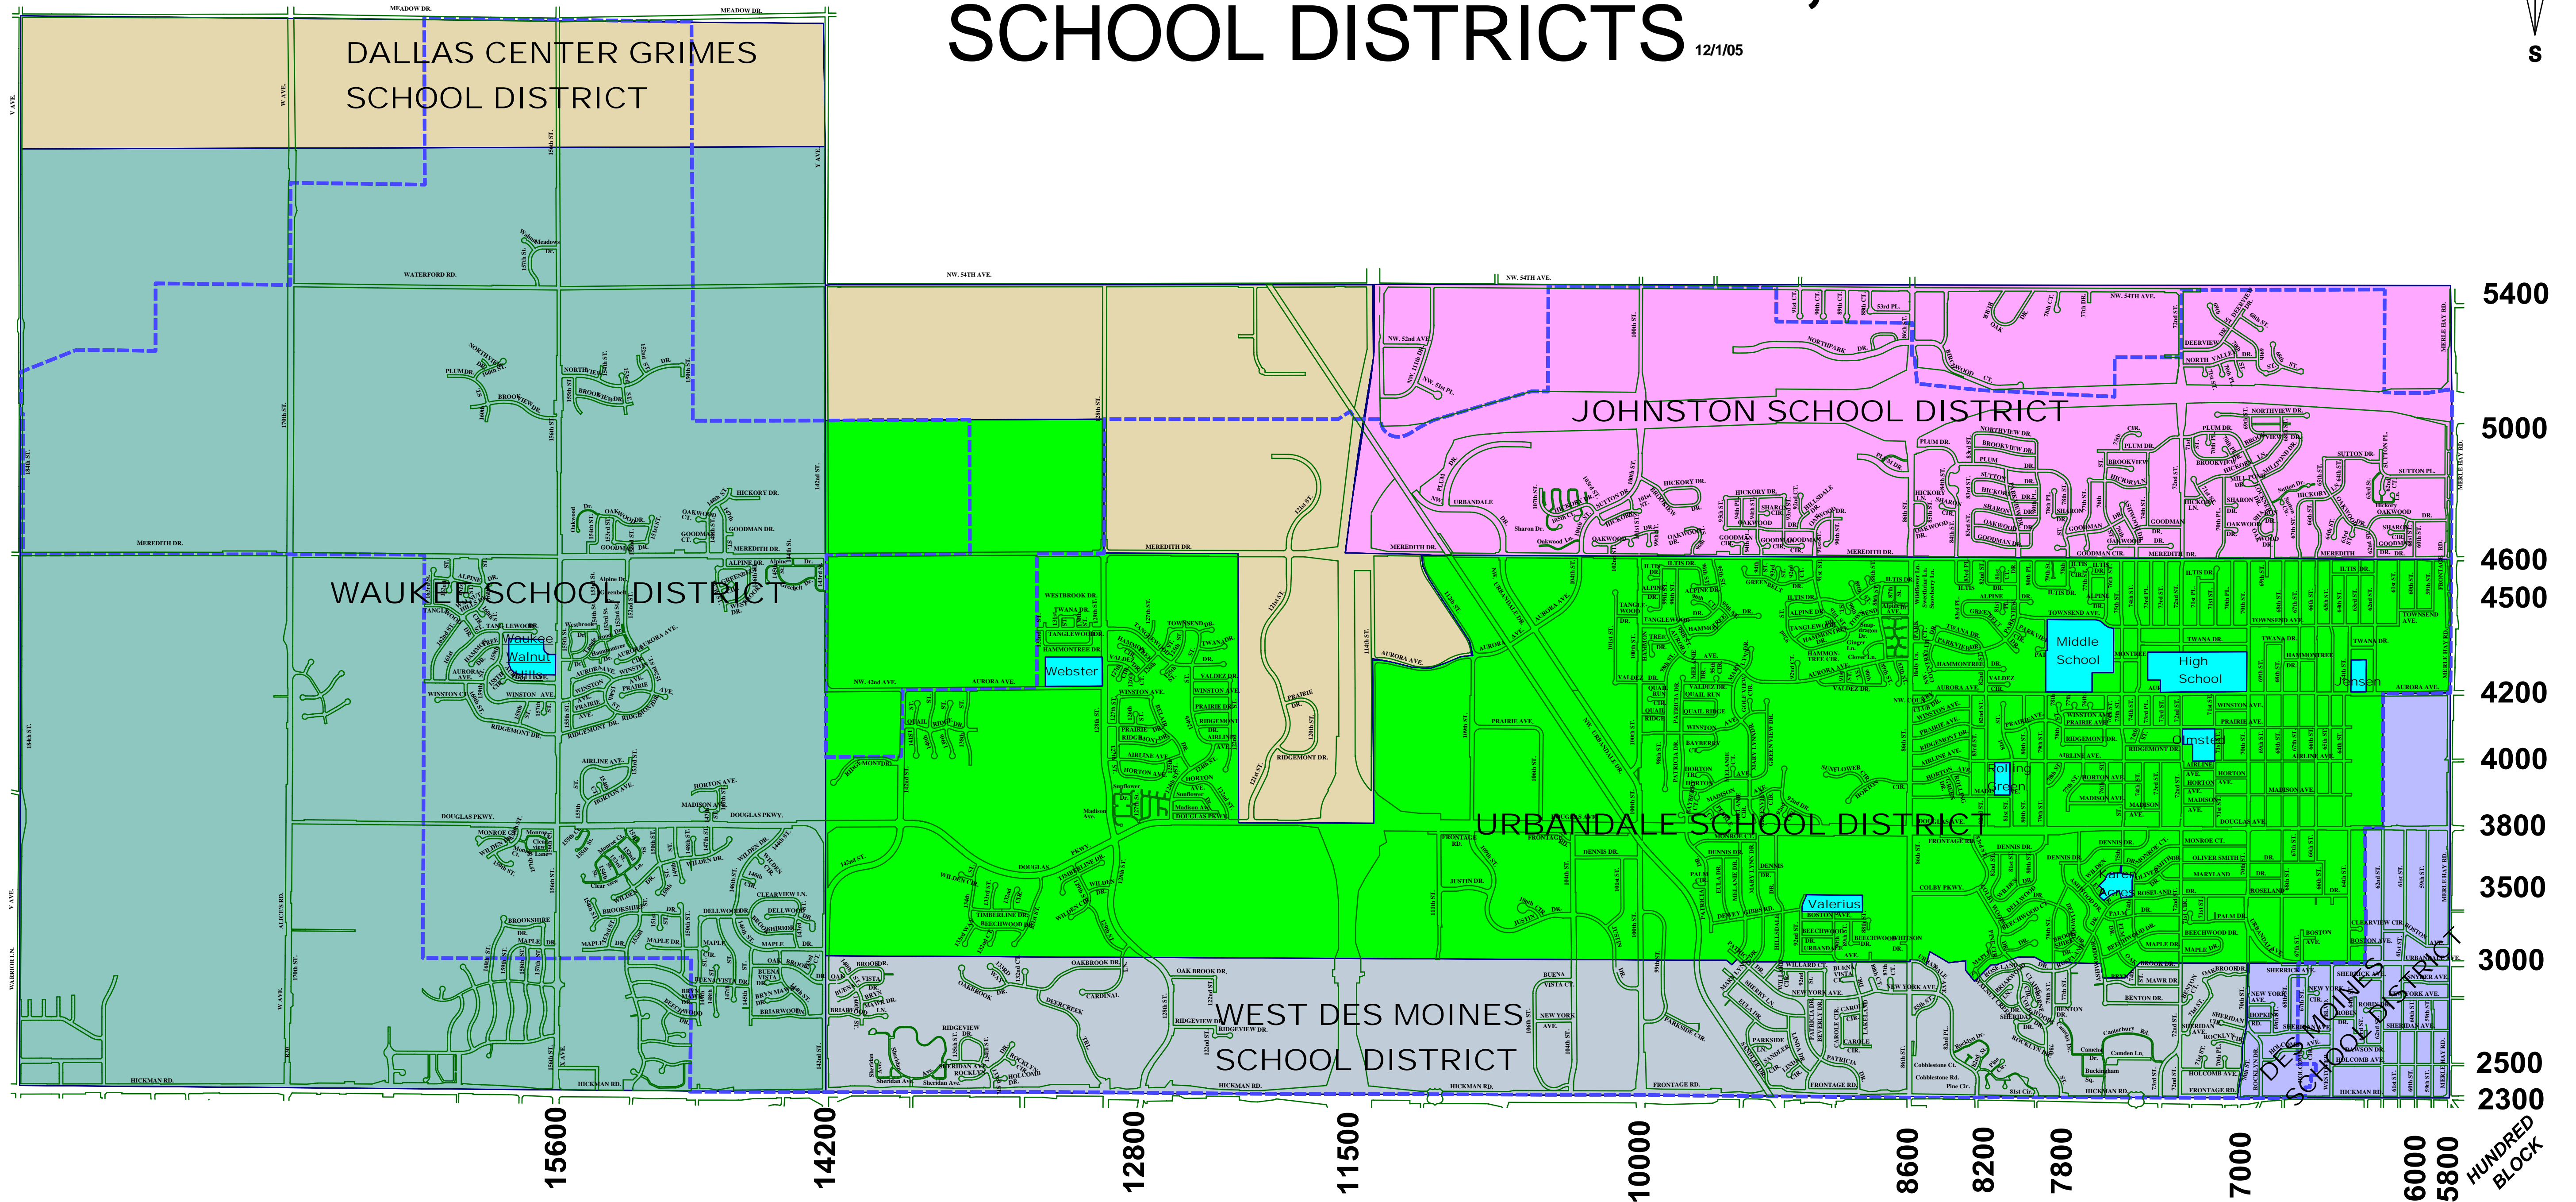

# CITY OF URBANDALE, IOWA

## SCHOOL DISTRICTS 12/1/05

### School District Boundary

- Dallas Center-Grimes
- Waukee
- Urbandale
- Johnston
- Des Moines
- West Des Moines

### Legend

- Urbandale Schools
- Streets
- Corporate Limits